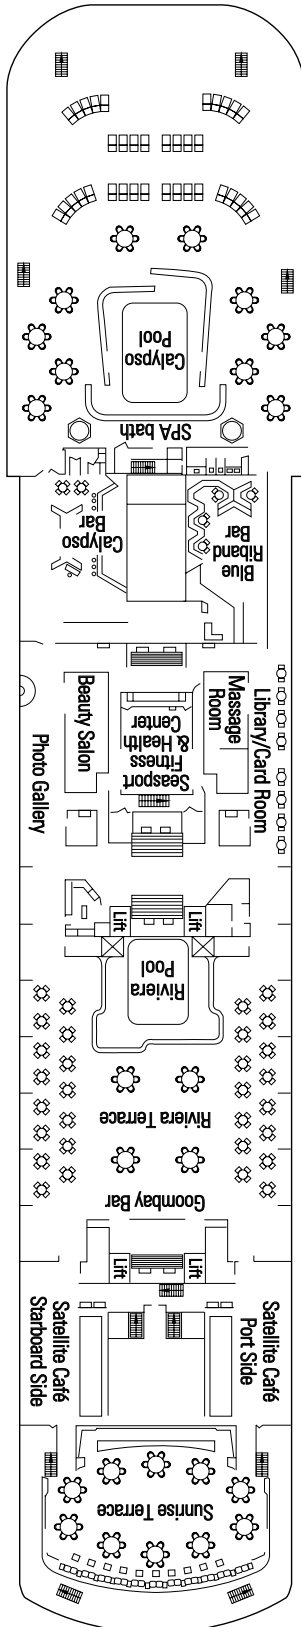

Pool Deck

Cabin Categories

Cat.	Cabins	Deck
1	Inside with 4 lower beds	Oceanic
2	Inside with 2 lower beds	Bahamas
3	Outside with 2 bunk beds	Bahamas, Restaurant
4	Outside with 2 lower beds	Bahamas, Restaurant
5	Inside with 2 lower beds	Bahamas
6	Inside with 2 lower beds	Oceanic, Continental
7	Inside with 2 lower beds	Premier, Lounge
8	Outside with 2 lower beds	Bahamas, Restaurant, Oceanic, Continental
9	Outside with 2 lower beds	Continental, Premier
10	Outside with 2 lower beds	Premier
11	Mini Suite with 1 double bed	Premier, Lounge
12	Suite with 1 double bed	Premier

CABINS TYPES

- ▲ Sofa bed
- 3rd bed is a bunk bed
- 3rd and 4th beds are bunks
- H Cabin for disabled people

The above data and descriptions are subject to change and will be verified at time of booking.

- 3rd bed available in Cat. 1-6-7-8-9-10-11-12
- 4th bed available in Cat. 1-6-7-8-9-10-11-12
- 5th bed available in Cat. 8-9-11
- Double bed available from Cat. 6